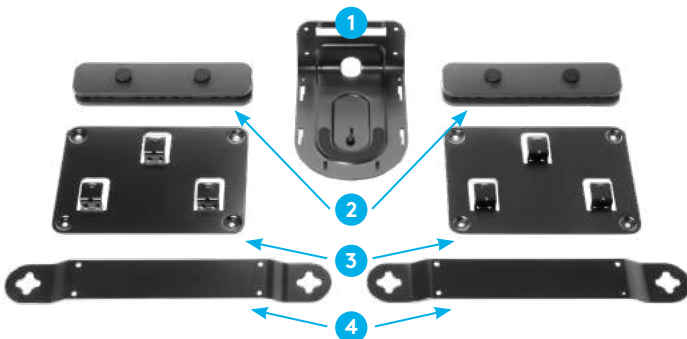

## RALLY MIC POD

- 1 Four microphones with eight beamforming elements provide a 15 ft (4.5m) pickup range
- 2 9.6 ft (2.95m) cable connects to Rally Table Hub, Rally Mic Pod Hub, or another Mic Pod
- 3 Mute button with LED status indicator
- 4 Technical fabric resists dirt and fingerprints
- 5 Input to daisy chain with another Mic Pod

## RALLY MIC POD HUB

- 1 Three inputs for Mic Pods or additional Hubs
- 2 Single-cable connections to Mic Pods for clean cabling and ease of placement
- 3 Under-table mounting hardware included
- 4 9.6 ft (2.95m) cable connects to another Mic Pod Hub or the Rally Table Hub

## RALLY SPEAKER

- 1 Premium materials in slate gray complement high-style meeting rooms
- 2 Anti-vibration enclosure eliminates buzzing and interference
- 3 3 in (76mm) speaker driver delivers rich, clear sound
- 4 Patent-pending suspension system isolates vibration within the enclosure
- 5 Acoustically transparent fabric for good looks and clear sound
- 6 A single 9.6 ft (2.95m) Mini-XLR cable connects to Rally Display Hub for both signal and power

## RALLY MOUNTING KIT

- 1 Invertible camera bracket supports wall mounting and near-ceiling installation
- 2 Cable retainers for Table Hub and Display Hub keeps cables plugged in
- 3 Ventilated brackets secure Hubs under the table or to the wall
- 4 Low-profile speaker brackets for a floating appearance