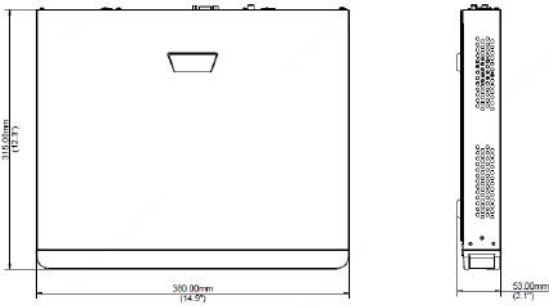

### DIMENSIONS

External Interface	
Network Interface	2 RJ45 10M/100M/1000M self-adaptive Ethernet Interfaces
Serial Interface	1 x RS485
USB Interface	Rear panel: 1 x USB3.0, 1 x USB2.0
Alarm In	8-ch
Alarm Out	2-ch
General	
Power Supply	12V DC Power Consumption: ≤ 7.5 W (without HDD)
Working Environment	-10°C~+ 55°C (+14°F~+131°F), Humidity ≤ 90% RH (non-condensing)
Dimensions (W×D×H)	380mm ×315mm× 53mm (14.9" × 12.3"× 2.1")
Weight (without HDD)	≤ 2Kg (4.41lb)